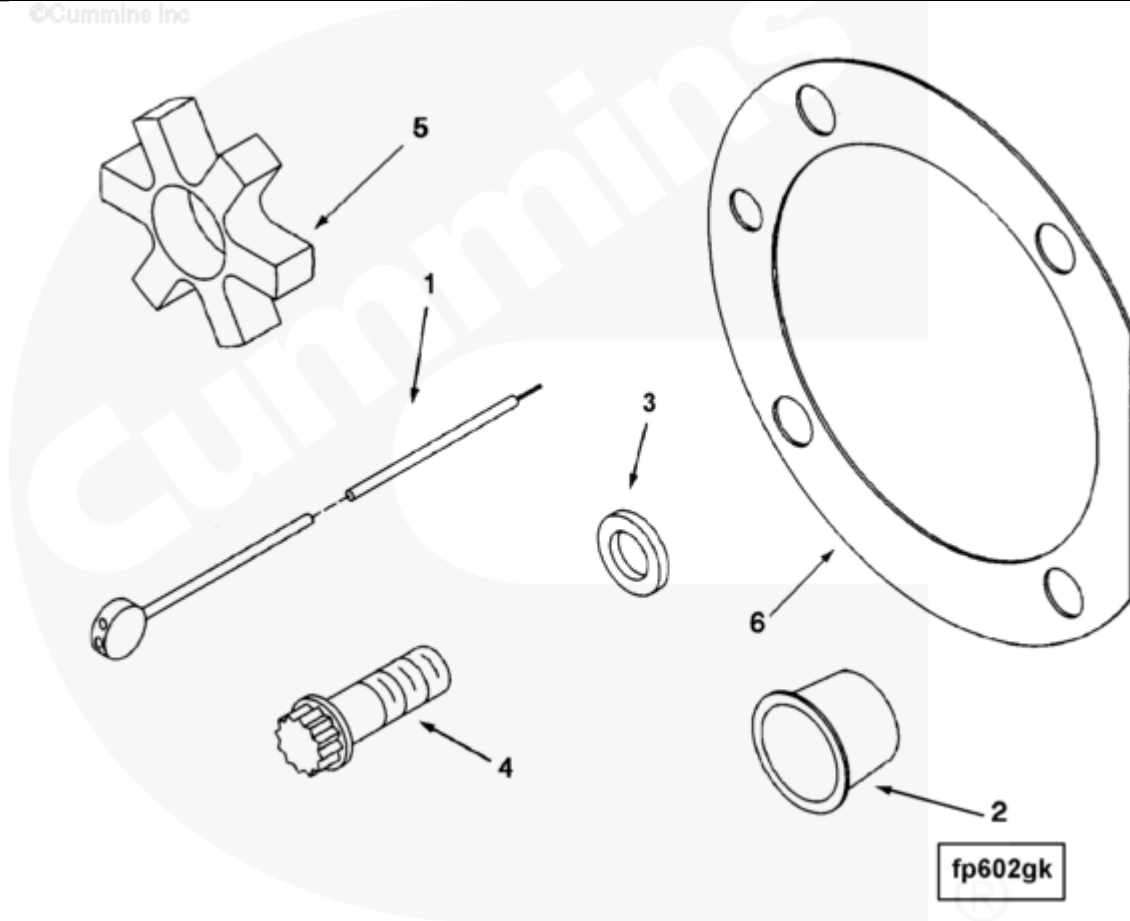

©Cummins Inc

[SMALL](#) | [MEDIUM](#) | [LARGE](#)

Cart	Ref No	Part Number	Part Description	Required	Remarks
<input type="button" value="View My Cart"/>					
		FP6077-03	Fuel Pump		Fuel pump: PTG Fuel...(More)
					pump governor: Variable
					speed, AFC: functional,
					For use with KT/KTA38.
<input type="checkbox"/>	1	3003156	Wire Seal	4	

	2	3175550	Protective Cover	1	
<input type="checkbox"/>	3	3175027	Plain Washer	4	
<input type="checkbox"/>	4	206326	Twelve Point Cap Screw	4	7/16- 14 X 1 1/4 Inch.
<input type="checkbox"/>	5	3046200	Jaw Coupling Spider	1	
	6	3069103	Fuel Pump Gasket	1	